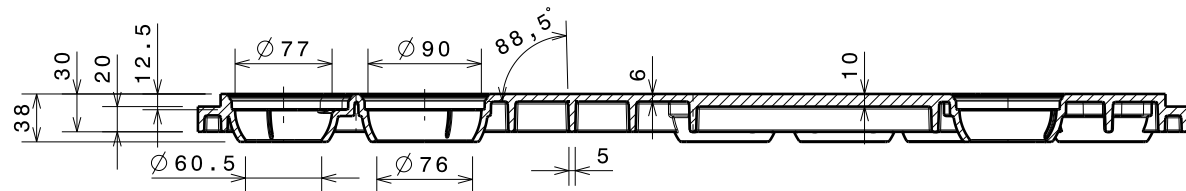

See drawing PR.999.144

See drawing PR.999.143

Section view C-C
Scale: 3:8

Section view B-B
Scale: 3:8

Section view E-E
Scale: 3:16

Section view D-D
Scale: 3:16

Auxiliary view F
Scale: 1:6

DESIGNED BY: P.B.		 AVK PLASTICS BV		I	-
DATE: 12-6-2007				H	-
MATERIAL: XXX		DRAWING NAME		G	-
SIZE A3		MKP met nieuwe doorvoer		F	-
SCALE 1:4		WEIGHT (kg) 2,63	DRAWING NUMBER PR.400.02C	SHEET 1/1	E
This drawing is our property; it can't be reproduced or communicated without our written agreement.				D	-
				C	-
				B	-
				A	-