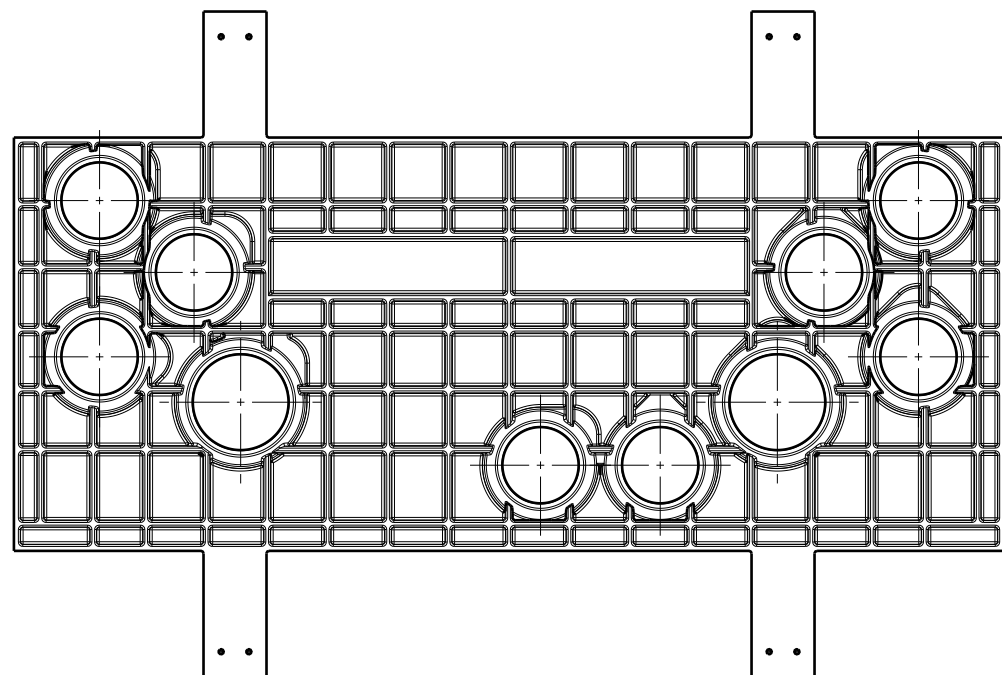

See drawing PR.999.144

See drawing PR.999.143

Section view C-C
Scale: 3:8

Section view B-B
Scale: 3:8

Section view E-E
Scale: 3:16

Section view D-D
Scale: 3:16

Auxiliary view F
Scale: 1:6

DESIGNED BY: P.B.		 AVK PLASTICS BV		I	-
DATE: 12-6-2007				H	-
MATERIAL: XXX		DRAWING NAME		G	-
SIZE A3		MKP met nieuwe doorvoer		F	-
SCALE 1:4		WEIGHT (kg) 2,63	DRAWING NUMBER PR.400.02C	SHEET 1/1	E
This drawing is our property; it can't be reproduced or communicated without our written agreement.				D	-
				C	-
				B	-
				A	-