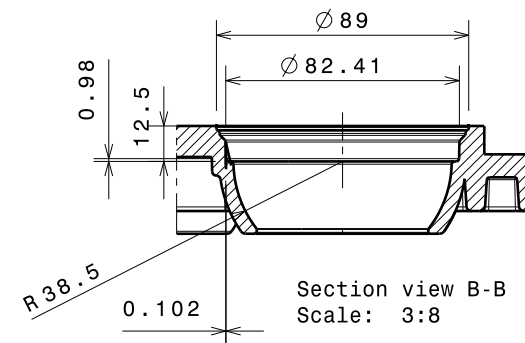

See drawing PR.999.144

See drawing PR.999.143

Section view C-C
Scale: 3:8

Section view B-B
Scale: 3:8

Section view E-E
Scale: 3:16

Section view D-D
Scale: 3:16

Auxiliary view F
Scale: 1:6

DESIGNED BY: P.B.		 AVK PLASTICS BV		I	-
DATE: 12-6-2007				H	-
MATERIAL: XXX		DRAWING NAME		G	-
SIZE A3		MKP met nieuwe doorvoer		F	-
SCALE 1:4		WEIGHT (kg) 2,63	DRAWING NUMBER PR.400.02C	SHEET 1/1	E
This drawing is our property; it can't be reproduced or communicated without our written agreement.				D	-
				C	-
				B	-
				A	-