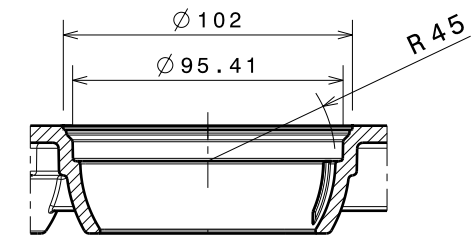

See drawing PR.999.144

See drawing PR.999.143

Section view C-C
Scale: 3:8

Section view B-B
Scale: 3:8

Section view E-E
Scale: 3:16

Section view D-D
Scale: 3:16

Auxiliary view F
Scale: 1:6

DESIGNED BY: P.B.		 AVK PLASTICS BV		I	-
DATE: 12-6-2007				H	-
MATERIAL: XXX		DRAWING NAME		G	-
SIZE A3		MKP met nieuwe doorvoer		F	-
SCALE 1:4		WEIGHT (kg) 2,63	DRAWING NUMBER PR.400.02C	SHEET 1/1	E
This drawing is our property; it can't be reproduced or communicated without our written agreement.				D	-
				C	-
				B	-
				A	-